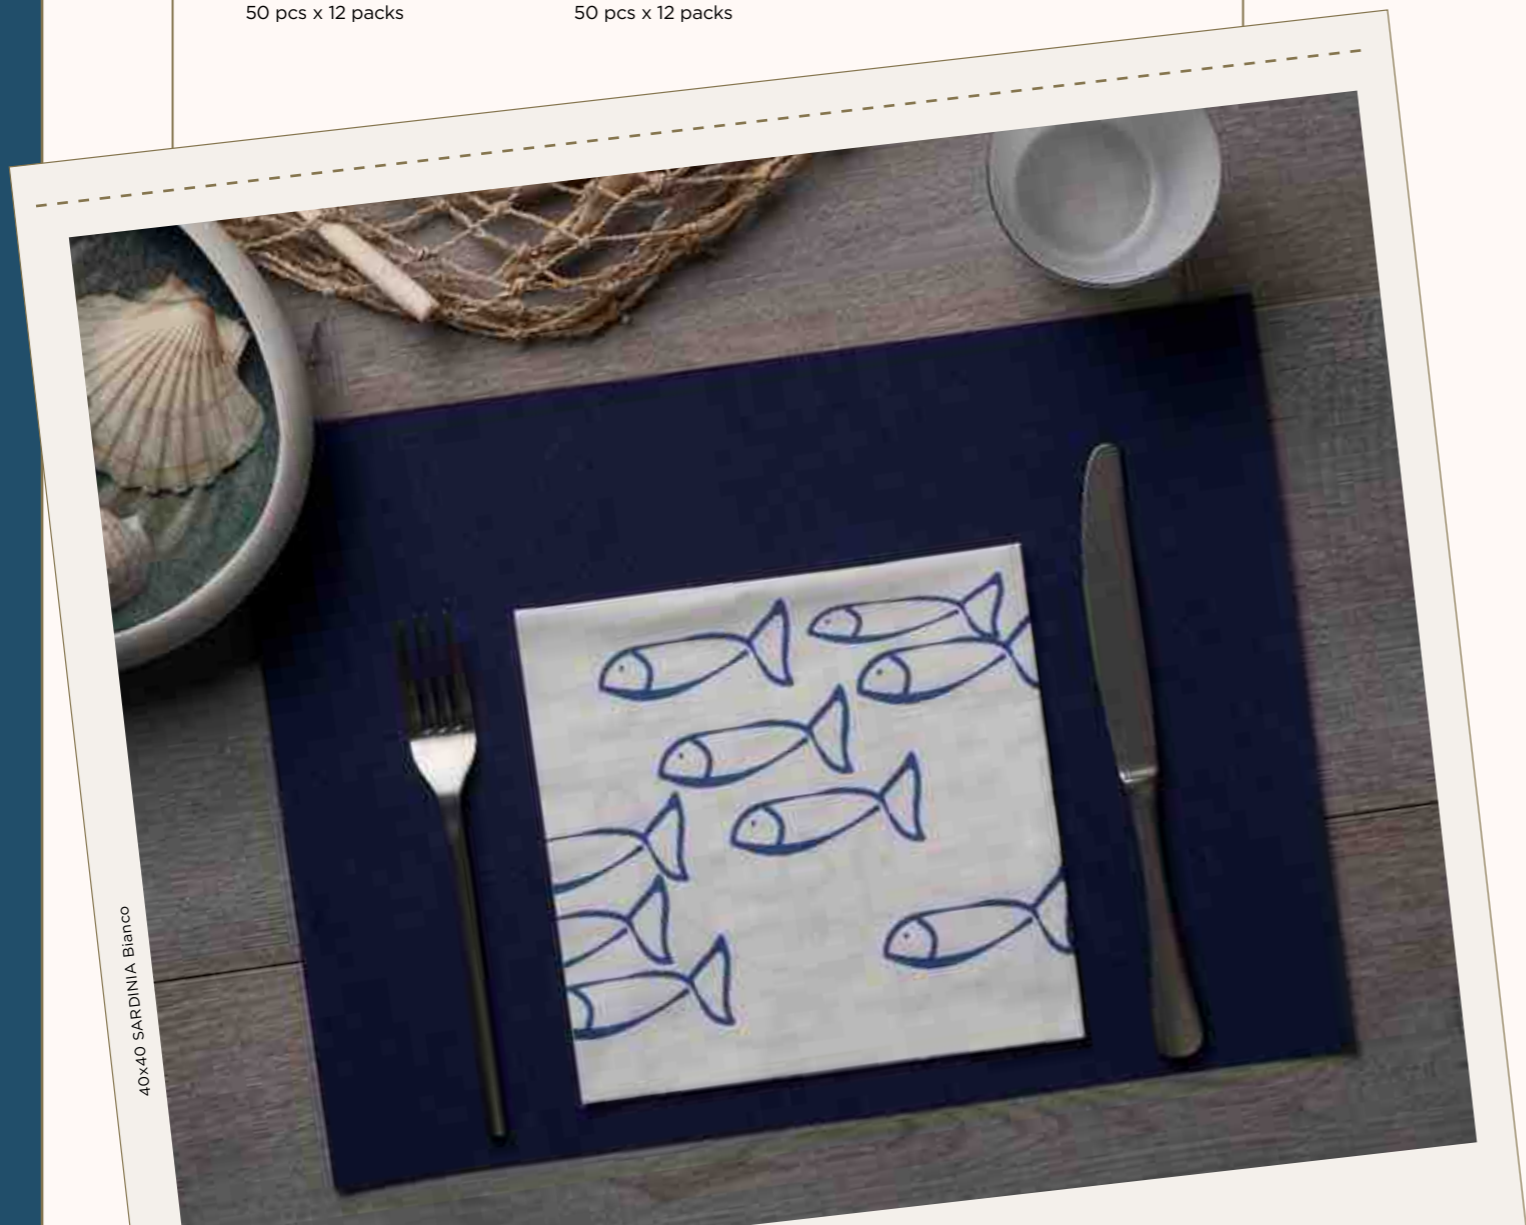

NAPKINS
40x40cm

640BL02
Blue & white 02
Pieces/Box 600
50 pcs x 12 packs

640BL03
Blue & white 03
Pieces/Box 600
50 pcs x 12 packs

The napkin for special moments!

40x40 SARDINIA Bianco

new

SHELL

Due motivi ispirati al mare, con conchiglie e coralli che decorano la tavola con eleganza e leggerezza.
Two sea-inspired patterns with shells and corals that decorate the table with elegance and lightness.