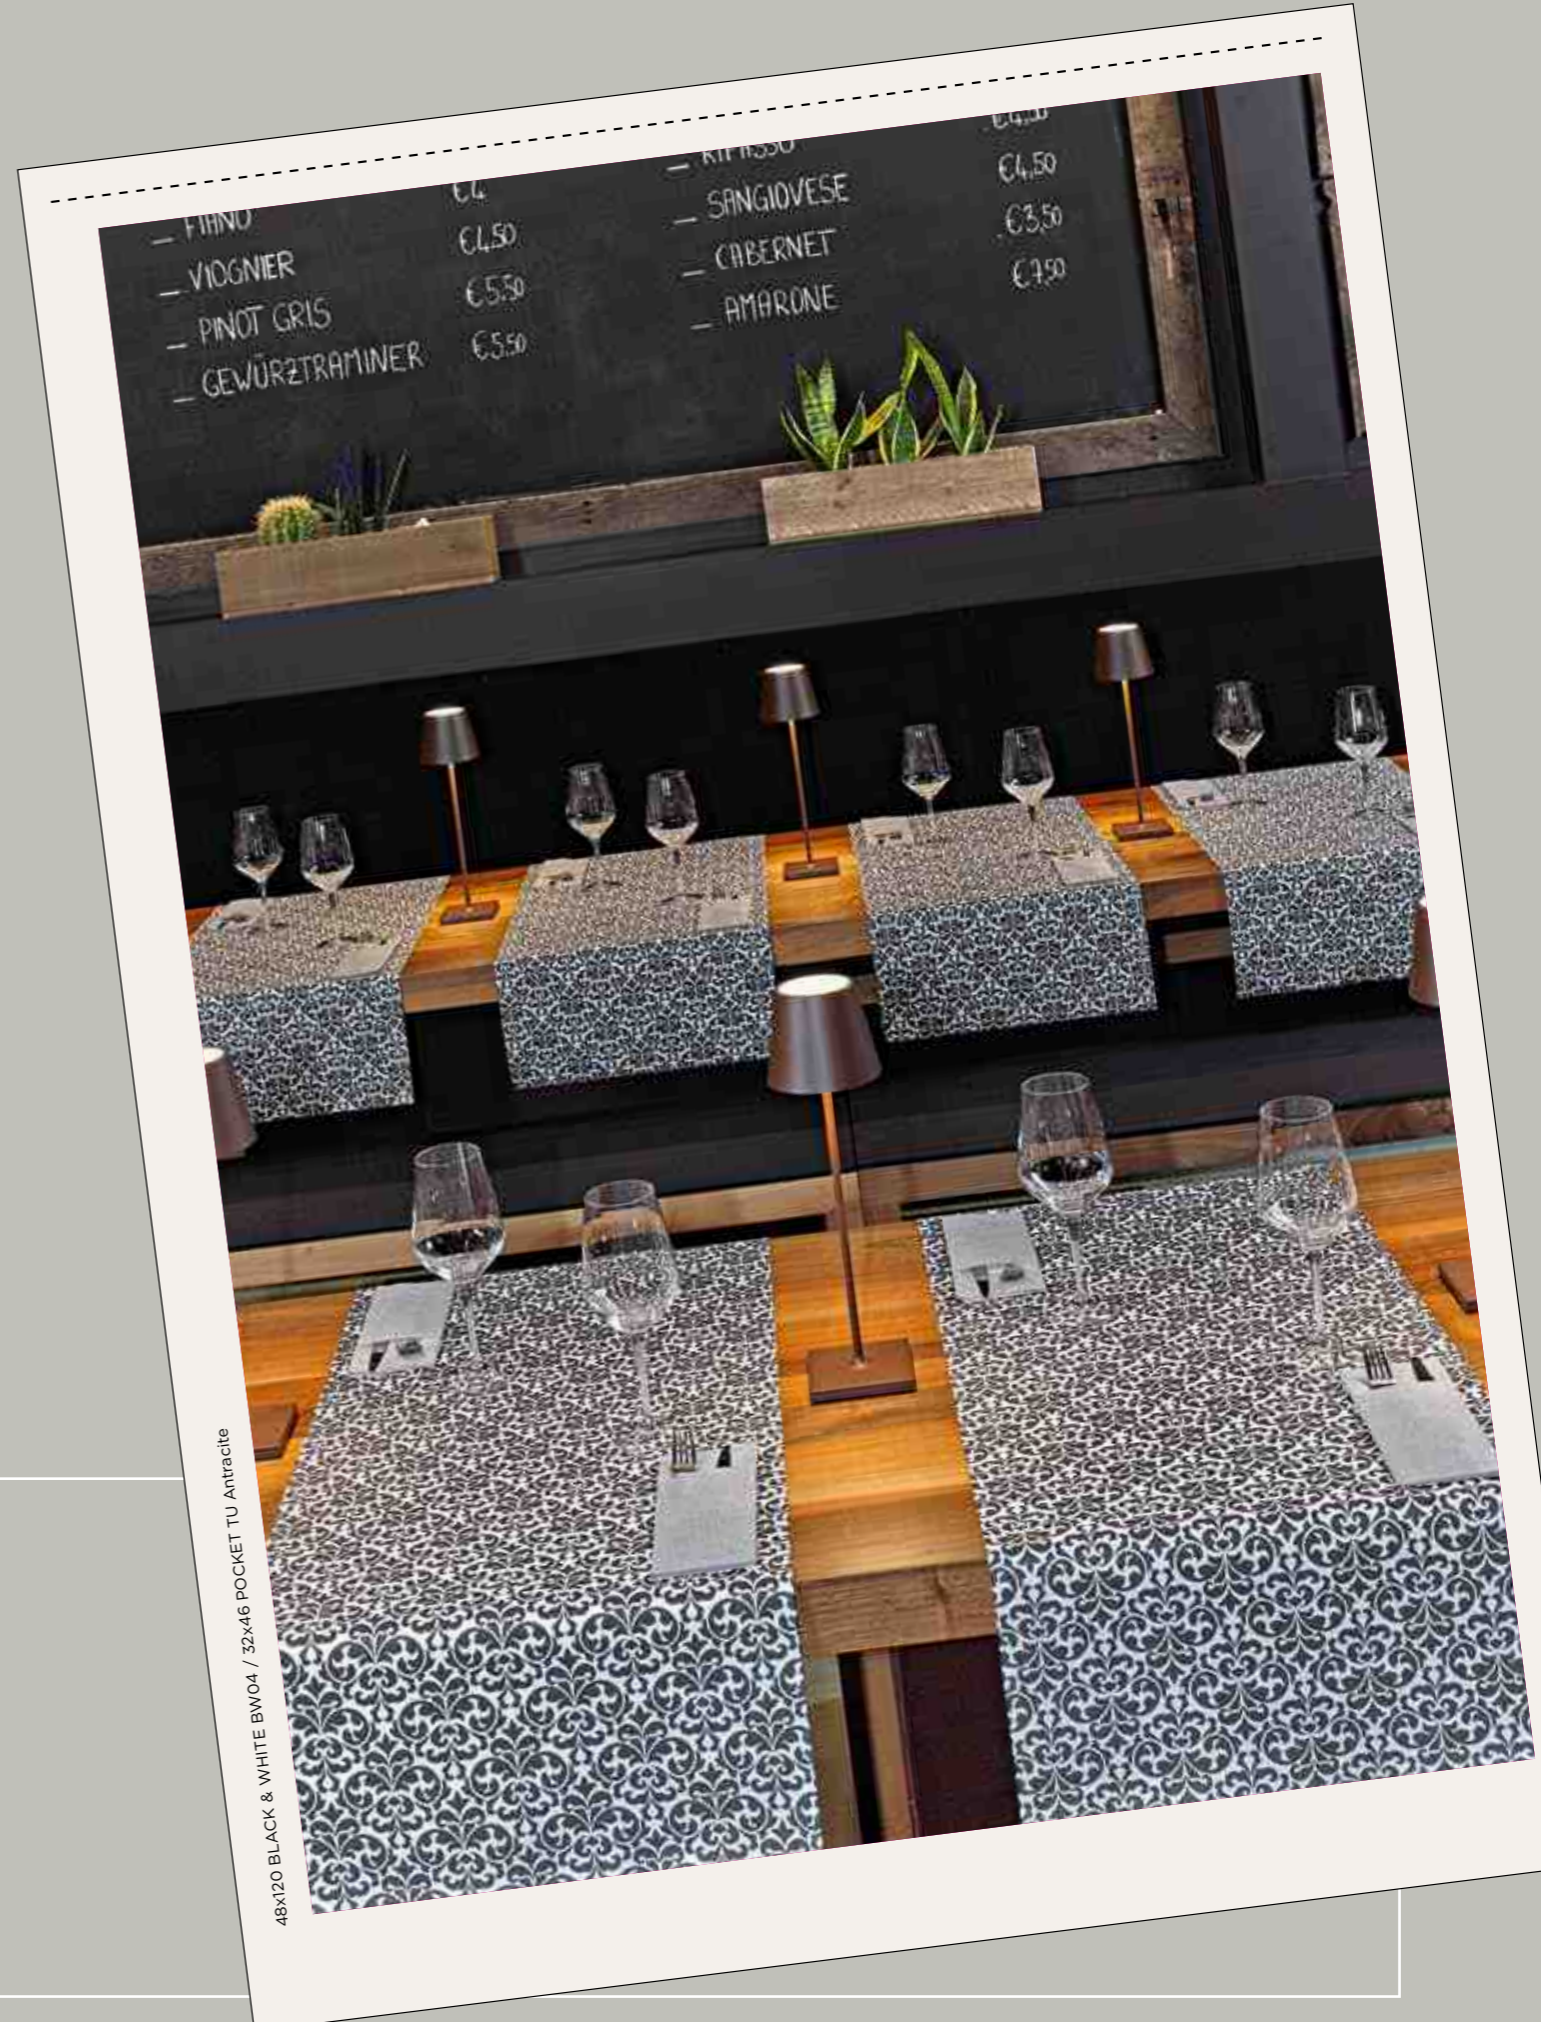

Black & White collection

TABLECLOTHS
100x100cm

new

PLACEMATS
32x45cm

TABLERUNNER
48x120cm

48x120 BLACK & WHITE BW04 / 32x46 POCKET TU Antracite