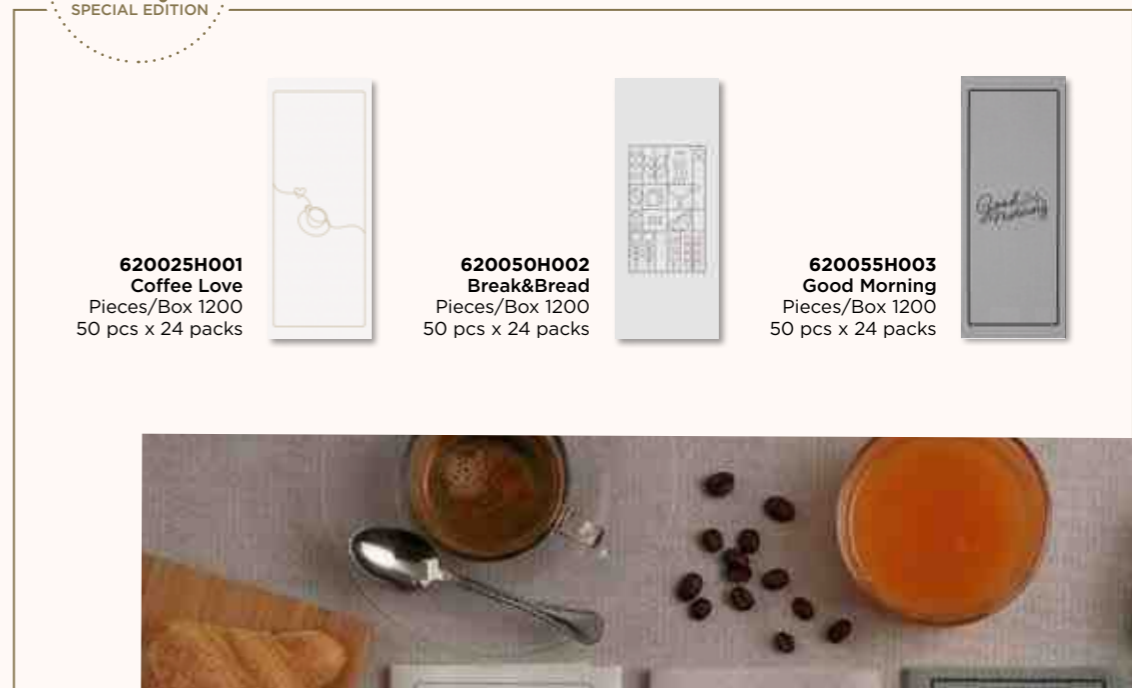

BREAKFAST *special edition*

new

Pensati per la colazione, questi tovaglioli sono ideali per rendere speciale il risveglio e valorizzare la tavola del mattino con praticità ed eleganza.

Designed for breakfast, these napkins are perfect for making mornings special, enhancing the table with both practicality and elegance.

NAPKINS
NAPP 20x36cm

620025H001
Coffee Love
Pieces/Box 1200
50 pcs x 24 packs

620050H002
Break&Bread
Pieces/Box 1200
50 pcs x 24 packs

620055H003
Good Morning
Pieces/Box 1200
50 pcs x 24 packs

The napkin for special moments!